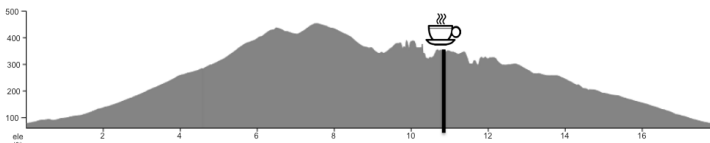

DEERFIELD #11 - SHORT

	@Mile	17.8 Miles +/-542 ft	Dist
← L	0.1	DEERWOOD	0.6
R	0.7	DEERCREEK	0.0
R	0.7	DEERFIELD	0.2
← L	0.9	YALE	1.3
R	2.2	TRABUCO	1.7
← *L	3.9	SAND CANYON	0.6
R	4.5	TOWNGATE	0.1
R	4.6	CROSSPOINT	0.0
← L	4.6	@ SABLE NE ❖to sidewalk	0.1
to	4.7	Venta Spur Trail bridge	0.0
↶ FL	4.7	Venta Spur Trail	0.1
↷ FR	4.8	Venta Spur Trail	0.1
JR	4.9	to curb cut onto NOVEL	0.0
← L	4.9	curb cut to NOVEL	0.0
← L	4.9	NOVEL	0.0
R	4.9	BENCHMARK	1.2
L	6.1	EPISODE	0.3
← L	6.4	PUSAN	0.1
R	6.5	IRVINE BLVD	1.8
R	8.3	PARKER	0.4
← L	8.7	TOLEDO	0.2
R	8.9	GOODYEAR	0.4
← L	9.3	JERONIMO	0.7
R	10.0	LAKE FOREST	0.8
R	10.8	2nd drive @ Jack in the Box	0.1

BRIO BRIO BAKERY & CAFÉ (NO CASH)
Lake Forest & Muirlands, Lake Forest

R	10.9	LAKE FOREST	0.1
R	11.0	LAMBERT	0.1
R	11.1	ASPAN	0.3
← L	11.4	MUIRLANDS /BARRANCA	3.0
R	14.4	IRVINE CENTER	3.3
R	17.7	DEERWOOD to start	

Report mishaps to crash@bikeirvine.org © 3/10/23

QUESTIONS / COMMENTS: rides@bikeirvine.org

SAT11 S <https://ridewithgps.com/routes/18784861>

DEERFIELD #11 - SHORT

	@Mile	17.8 Miles +/-542 ft	Dist
← L	0.1	DEERWOOD	0.6
R	0.7	DEERCREEK	0.0
R	0.7	DEERFIELD	0.2
← L	0.9	YALE	1.3
R	2.2	TRABUCO	1.7
← *L	3.9	SAND CANYON	0.6
R	4.5	TOWNGATE	0.1
R	4.6	CROSSPOINT	0.0
← L	4.6	@ SABLE NE ❖to sidewalk	0.1
to	4.7	Venta Spur Trail bridge	0.0
↶ FL	4.7	Venta Spur Trail	0.1
↷ FR	4.8	Venta Spur Trail	0.1
JR	4.9	to curb cut onto NOVEL	0.0
← L	4.9	curb cut to NOVEL	0.0
← L	4.9	NOVEL	0.0
R	4.9	BENCHMARK	1.2
L	6.1	EPISODE	0.3
← L	6.4	PUSAN	0.1
R	6.5	IRVINE BLVD	1.8
R	8.3	PARKER	0.4
← L	8.7	TOLEDO	0.2
R	8.9	GOODYEAR	0.4
← L	9.3	JERONIMO	0.7
R	10.0	LAKE FOREST	0.7
R	10.7	2nd drive @ Jack in the Box	0.2

BRIO BRIO BAKERY & CAFÉ (NO CASH)
Lake Forest & Muirlands, Lake Forest

R	10.9	LAKE FOREST	0.1
R	11.0	LAMBERT	0.1
R	11.1	ASPAN	0.3
← L	11.4	MUIRLANDS /BARRANCA	3.0
R	14.4	IRVINE CENTER	3.3
R	17.7	DEERWOOD to start