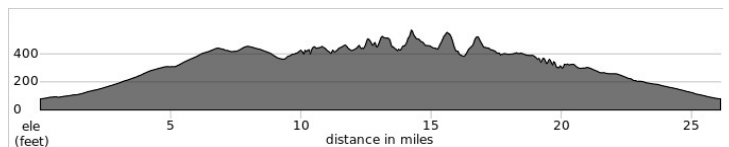

Report mishaps to crash@bikeirvine.org   © 3/10/23

QUESTIONS / COMMENTS: rides@bikeirvine.org

SAT11 M   <https://ridewithgps.com/routes/18784658>