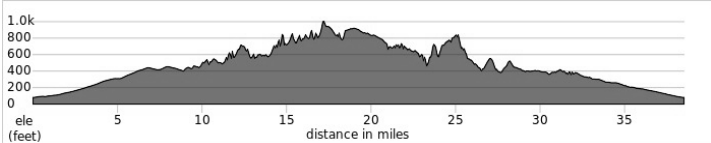

DEERFIELD #11 - LONG

	@Mile	38.5 Miles +/-2,653 ft	Dist
← L	0.1	DEERWOOD	0.6
R	0.7	DEERCREEK	0.0
R	0.7	DEERFIELD	0.2
← L	0.9	YALE	1.3
R	2.2	TRABUCO / GREAT PARK	2.3
← *L	4.5	RIDGE VALLEY	1.1
R	5.6	IRVINE BLVD/ TRABUCO	7.8
← *L	13.4	MARGUERITE	2.9
R	16.3	SANTA MARGARITA	2.5
R	18.8	EMPRESA	0.5
R	19.3	LAS BANDERAS	0.9
R	20.2	ANTONIO	2.8
R	23.0	OSO	0.9
R	23.9	FELIPE	1.2
← *L	25.1	LA PAZ	2.6
R	27.7	MUIRLANDS	3.2
← *L	30.9	LAKE FOREST	0.2
R	31.1	2nd drive @ Jack in the Box	0.1

BRIO BRIO BAKERY & CAFÉ (NO CASH)

Lake Forest & Muirlands, Lake Forest

R	31.2	LAKE FOREST	0.2
R	31.4	ASPAN	0.5
← L	31.9	MUIRLANDS /BARRANCA	2.6
R	34.5	TECHNOLOGY	1.4
R	35.9	LAGUNA CYN / OAK CYN	0.4
← L	36.3	VALLEY OAK	0.2
R	36.5	IRVINE CENTER	1.9
R	38.4	DEERWOOD <i>to start</i>	

Report mishaps to crash@bikeirvine.org ® 3/10/23

QUESTIONS / COMMENTS: rides@bikeirvine.org

SAT11L2 <https://ridewithgps.com/routes/18784351>

DEERFIELD #11 - LONG

	@Mile	38.5 Miles +/-2,653 ft	Dist
← L	0.1	DEERWOOD	0.6
R	0.7	DEERCREEK	0.0
R	0.7	DEERFIELD	0.2
← L	0.9	YALE	1.3
R	2.2	TRABUCO / GREAT PARK	2.3
← *L	4.5	RIDGE VALLEY	1.1
R	5.6	IRVINE BLVD/ TRABUCO	7.8
← *L	13.4	MARGUERITE	2.9
R	16.3	SANTA MARGARITA	2.5
R	18.8	EMPRESA	0.5
R	19.3	LAS BANDERAS	0.9
R	20.2	ANTONIO	2.8
R	23.0	OSO	0.9
R	23.9	FELIPE	1.2
← *L	25.1	LA PAZ	2.6
R	27.7	MUIRLANDS	3.2
← *L	30.9	LAKE FOREST	0.2
R	31.1	2nd drive @ Jack in the Box	0.1

BRIO BRIO BAKERY & CAFÉ (NO CASH)

Lake Forest & Muirlands, Lake Forest

R	31.2	LAKE FOREST	0.2
R	31.4	ASPAN	0.5
← L	31.9	MUIRLANDS /BARRANCA	2.6
R	34.5	TECHNOLOGY	1.4
R	35.9	LAGUNA CYN / OAK CYN	0.4
← L	36.3	VALLEY OAK	0.2
R	36.5	IRVINE CENTER	1.9
R	38.4	DEERWOOD <i>to start</i>