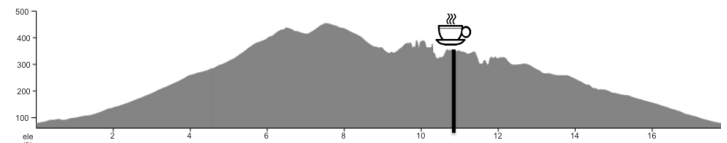

Report mishaps to crash@bikeirvine.org © 3/10/23

QUESTIONS / COMMENTS: rides@bikeirvine.org

SAT11 S <https://ridewithgps.com/routes/18784861>