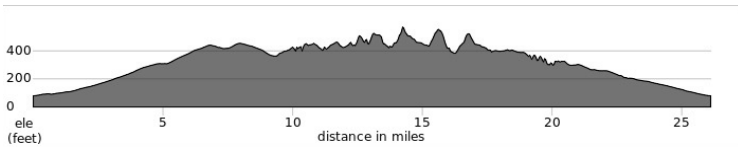

DEERFIELD #11 - MEDIUM

	@Mile	26.8 Miles +/-1,211 ft	Dist
← L	0.1	DEERWOOD	0.6
R	0.7	DEERCREEK	0.0
R	0.7	DEERFIELD	0.2
← L	0.9	YALE	1.3
R	2.2	TRABUCO / GREAT PARK	2.3
← *L	4.5	RIDGE VALLEY	1.1
R	5.6	IRVINE BLVD	3.2
R	8.8	PARKER	0.4
← L	9.2	TOLEDO WAY	1.5
R	10.7	RIDGE ROUTE	0.5
← L	11.2	JERONIMO	3.3
R	14.5	MARGUERITE PKWY	0.7
R	15.2	LA PAZ	1.1
R	16.3	MUIRLANDS	3.2
← *L	19.5	LAKE FOREST	0.2
R	19.7	2nd drive @ Jack in the Box	0.1

BRIO BRIO BAKERY & CAFÉ (NO CASH)

Lake Forest & Muirlands, Lake Forest

R	19.8	LAKE FOREST	0.2
R	20.0	ASPAN	0.5
← L	20.5	MUIRLANDS /BARRANCA	3.0
R	23.5	IRVINE CENTER	3.2
R	26.7	DEERWOOD <i>to start</i>	

Report mishaps to crash@bikeirvine.org   © 3/10/23

QUESTIONS / COMMENTS: rides@bikeirvine.org

SAT11 M   <https://ridewithgps.com/routes/18784658>

DEERFIELD #11 - MEDIUM

	@Mile	26.8 Miles +/-1,211 ft	Dist
← L	0.1	DEERWOOD	0.6
R	0.7	DEERCREEK	0.0
R	0.7	DEERFIELD	0.2
← L	0.9	YALE	1.3
R	2.2	TRABUCO / GREAT PARK	2.3
← *L	4.5	RIDGE VALLEY	1.1
R	5.6	IRVINE BLVD	3.2
R	8.8	PARKER	0.4
← L	9.2	TOLEDO WAY	1.5
R	10.7	RIDGE ROUTE	0.5
← L	11.2	JERONIMO	3.3
R	14.5	MARGUERITE PKWY	0.7
R	15.2	LA PAZ	1.1
R	16.3	MUIRLANDS	3.2
← *L	19.5	LAKE FOREST	0.2
R	19.7	2nd drive @ Jack in the Box	0.1

BRIO BRIO BAKERY & CAFÉ (NO CASH)

Lake Forest & Muirlands, Lake Forest

R	19.8	LAKE FOREST	0.2
R	20.0	ASPAN	0.5
← L	20.5	MUIRLANDS /BARRANCA	3.0
R	23.5	IRVINE CENTER	3.2
R	26.7	DEERWOOD <i>to start</i>