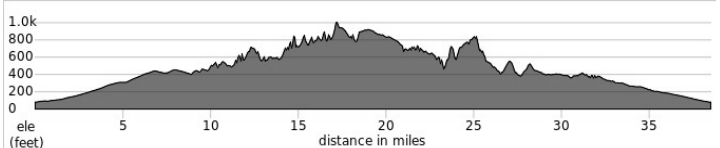

Report mishaps to crash@bikeirvine.org ® 3/10/23

QUESTIONS / COMMENTS: rides@bikeirvine.org

SAT11L2 <https://ridewithgps.com/routes/18784351>