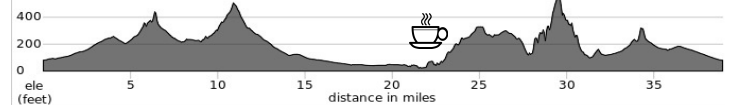

Questions/Comments: rides@bikeirvine.org rev: 4/27/24

Report mishaps to crash@bikeirvine.org

SAT05 L <https://ridewithgps.com/routes/32019238>