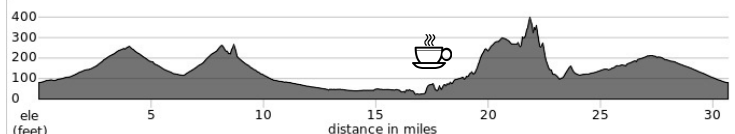

Questions/Comments: rides@bikeirvine.org rev: 4/27/24

Report mishaps to crash@bikeirvine.org

SAT05M1

<https://ridewithgps.com/routes/16830729>