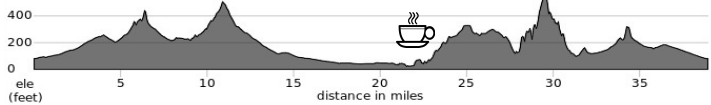

DEERFIELD #5 - LONG

39 Miles

	@Mile	CF5 (50.4'/m) +/-1,965 ft	Dist
←	L 0.1	DEERWOOD E	0.6
	R 0.7	DEERCREEK	0.0
	R 0.7	DEERFIELD	0.2
←	L 0.9	YALE	3.2
←	L 4.1	MEADOWOOD	0.6
	R 4.7	CULVER / ORCHARD HILLS	2.3
	R 7.0	PORTOLA	2.0
	R 9.0	TUSTIN RANCH	0.2
←	*L 9.2	PIONEER WAY	0.1
	R 9.3	PIONEER	1.6
	R 10.9	JAMBOREE	3.2
	R 14.1	IRVINE BLVD	0.6
←	*L 14.7	TUSTIN RANCH / VON KARMAN	4.3
←	*L 19.0	ALTON	0.9
	R 19.9	HARVARD	2.5
	R 22.4	MARQUETTE <i>into center</i>	0.1

PEET'S COFFEE
UNIVERSITY CENTER: UCI

	22.5	<i>back out on</i> MARQUETTE	0.1
	R 22.6	HARVARD	0.1
	R 22.7	BERKELEY / E PELTASON	0.6
←	L 23.3	ANTEATER / SHADY CYN	2.4
←	L 25.7	SUNNYHILL	0.2
←	L 25.9	TURTLE ROCK	2.9
	R 28.8	STARCREST	0.8
	R 29.6	RIDEGLINE	1.8
	R 31.4	UNIVERSITY	0.4
↗	JR 31.8	@❖ STRAWBERRY FARM <i>onto University Trail (path)</i>	0.6
	to 32.4	Juanita Moe Tr (<i>along Frwy</i>)	1.0
	R 33.4	SAND CANYON	0.0
↻	°L 33.4	QUAIL HILL ($\frac{3}{4}$ circle)	0.4
	R 33.8	KNOLLCREST	0.8
	R 34.6	QUAIL HILL	0.3
↻	°L 34.9	LAGUNA CYN ($\frac{3}{4}$ circle)	1.5
←	*L 36.4	IRVINE CENTER	2.5
	R 38.9	DEERWOOD <i>to start</i>	

Questions/Comments: rides@bikeirvine.org rev: 4/27/24

Report mishaps to crash@bikeirvine.org

SAT05 L <https://ridewithgps.com/routes/32019238>

DEERFIELD #5 - LONG

39 Miles

	@Mile	CF5 (50.4'/m) +/-1,965 ft	Dist
←	L 0.1	DEERWOOD E	0.6
	R 0.7	DEERCREEK	0.0
	R 0.7	DEERFIELD	0.2
←	L 0.9	YALE	3.2
←	L 4.1	MEADOWOOD	0.6
	R 4.7	CULVER / ORCHARD HILLS	2.3
	R 7.0	PORTOLA	2.0
	R 9.0	TUSTIN RANCH	0.2
←	L 9.2	PIONEER WAY	0.1
	R 9.3	PIONEER	1.6
	R 10.9	JAMBOREE	3.2
	R 14.1	IRVINE BLVD	0.6
←	*L 14.7	TUSTIN RANCH / VON KARMAN	4.3
←	*L 19.0	ALTON	0.9
	R 19.9	HARVARD	2.5
	R 22.4	MARQUETTE <i>into center</i>	0.1

PEET'S COFFEE
UNIVERSITY CENTER: UCI

	22.5	<i>back out on</i> MARQUETTE	0.1
	R 22.6	HARVARD	0.1
	R 22.7	BERKELEY / E PELTASON	0.6
←	L 23.3	ANTEATER / SHADY CYN	2.4
←	L 25.7	SUNNYHILL	0.2
←	L 25.9	TURTLE ROCK	2.9
	R 28.8	STARCREST	0.8
	R 29.6	RIDEGLINE	1.8
	R 31.4	UNIVERSITY	0.4
↗	JR 31.8	@❖ STRAWBERRY FARM <i>onto University Trail (path)</i>	0.6
	to 32.4	Juanita Moe Tr (<i>along Frwy</i>)	1.0
	R 33.4	SAND CANYON	0.0
↻	°L 33.4	QUAIL HILL ($\frac{3}{4}$ circle)	0.4
	R 33.8	KNOLLCREST	0.8
	R 34.6	QUAIL HILL	0.3
↻	°L 34.9	LAGUNA CYN ($\frac{3}{4}$ circle)	1.5
←	*L 36.4	IRVINE CENTER	2.5
	R 38.9	DEERWOOD <i>to start</i>