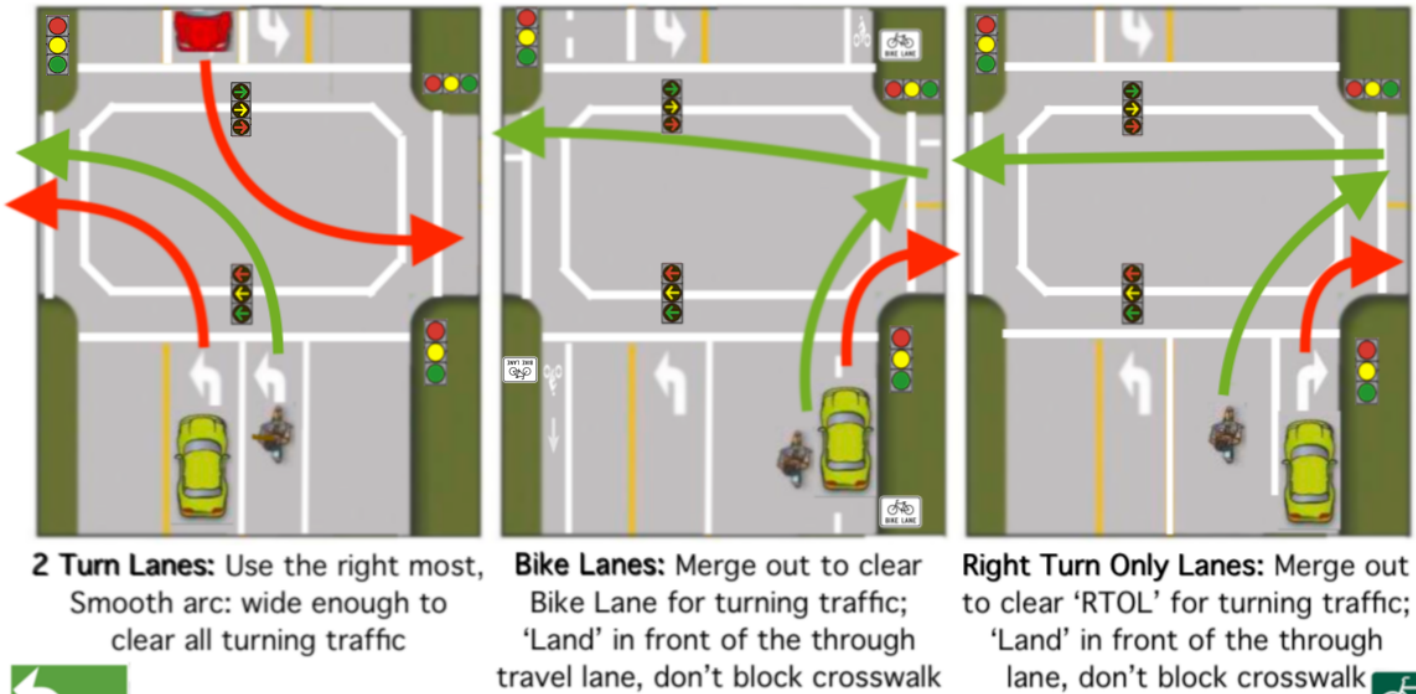

# LEFT TURN OPTIONS

At larger and busier intersections there are a few subtleties to share the road with others:

California's 'Complete Streets' now includes a "2 stage Left-Turn Queue Box" pavement marking and D11-20 sign - Look for them coming soon to a street near you!