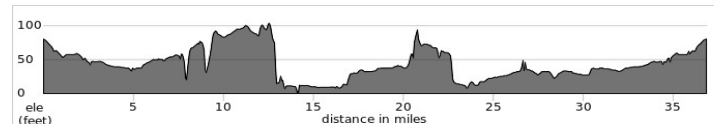

Report mishaps to crash@bikeirvine.org

rev 12/26/21

COMMENTS: rides@bikeirvine.org

SAT28 L

<https://ridewithgps.com/routes/30220731>

DEERFIELD #28 - LONG

37.2 Miles

	@Mile	CF 1 (12.7'/m) +/-472 ft	Dist
R	0.0	IRVINE CENTER	1.0
← *L	1.0	HARVARD	0.9
R	1.9	WARNER	0.8
← L	2.7	TUSTIN RCH/VON KARMAN	3.4
R	6.1	BIRCH / MESA	1.9
← L	8.0	IRVINE AVE	2.1
← *L	10.1	DOVER	1.3
R	11.4	PCH	8.7
R	20.1	SEAPOINT	0.9
R	21.0	GARFIELD	4.2
← *L	25.2	WARD	1.1
R	26.3	TALBERT / MACARTHUR	1.1
R	27.4	HYLAND	0.5
↗ BR	27.9	SW corner @SUNFLOWER	0.1

Moulin / Greenleaf Gourmet

Hyland & Sunflower, Costa Mesa

R	28.0	SUNFLOWER	3.3
R	31.3	MAIN	1.5
← *L	32.8	VON KARMAN/TUSTIN RCH	2.0
R	35.1	MOFFETT X HARVARD	1.0
to	36.1	PASEO WESTPARK	0.1
← L	36.2	HEARTHSTONE	0.2
R	36.4	IRVINE CENTER DR	0.7
← *L	37.1	DEERWOOD <i>to start</i>	