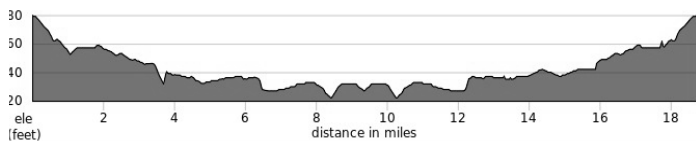

DEERFIELD #28 - SHORT

19.1 Miles

@Mile CF 0 (6.5'/m) +/-125 ft Dist

R	0.1	IRVINE CENTER	0.9
←*L	1.0	HARVARD	2.4
R	3.4	MAIN	2.6
←*L	6.0	SUNFLOWER	3.3
←L	9.3	HYLAND onto SW corner.	0.1

Moulin / Greenleaf Gourmet

Hyland & Sunflower, Costa Mesa

R	9.4	SUNFLOWER (east)	3.3
R	12.7	MAIN	0.4
←*L	13.1	RED HILL	1.3
R	14.4	ALTON	1.7
←*L	16.1	HARVARD	1.5
R	17.6	PASEO WESTPARK	0.2
←L	17.8	HEARTHSTONE	0.3
R	18.1	DEERFIELD	0.4
R	18.5	DEER SPRING	0.1
R	18.6	DEERWOOD W	0.4
←L	19.0	DEERWOOD to start	