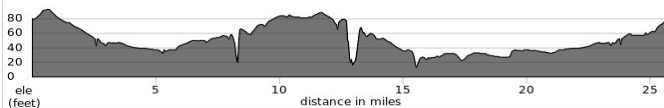

Report mishaps to crash@bikeirvine.org rev 12/26/21

COMMENTS: rides@bikeirvine.org

SAT28 S <https://ridewithgps.com/routes/29275767>

DEERFIELD #28 - MEDIUM

26.4 Miles

	@Mile	CF 1 (11.8'/m) +/-312 ft	Dist
← L	0.1	IRVINE CENTER	0.4
R	0.5	YALE	0.2
R	0.7	WEST YALE LOOP	0.8
R	1.5	WARNER	1.6
← L	3.1	TUSTIN RCH/VON KARMAN	3.4
R	6.5	BIRCH / MESA	2.3
← L	8.8	ORANGE	1.3
R	10.1	22nd St. / VICTORIA	1.6
R	11.7	PLACENTIA / MESA VERDE	2.5
← L	14.2	BAKER	0.2
← L	14.4	LABRADOR	0.1
R	14.5	GIBRALTAR / CALIFORNIA	1.2
← L	15.7	footpath thru Moon Park	0.1
R	15.8	Santa Ana River Tr (path)	0.5
↗ BR	16.3	exit SART to MACARTHUR	0.0
R	16.3	MACARTHUR	0.2
R	16.5	HYLAND	0.5
BR	17.0	SW corner @SUNFLOWER	0.1

Report mishaps to crash@bikeirvine.org rev 12/26/21

COMMENTS: rides@bikeirvine.org

SAT28M2 <https://ridewithgps.com/routes/29275742>

DEERFIELD #28 - MEDIUM

26.4 Miles

	@Mile	CF 1 (11.8'/m) +/-312 ft	Dist
← L	0.1	IRVINE CENTER	0.4
R	0.5	YALE	0.2
R	0.7	WEST YALE LOOP	0.8
R	1.5	WARNER	1.6
← L	3.1	TUSTIN RCH/VON KARMAN	3.4
R	6.5	BIRCH / MESA	2.3
← L	8.8	ORANGE	1.3
R	10.1	22nd St. / VICTORIA	1.6
R	11.7	PLACENTIA / MESA VERDE	2.5
← L	14.2	BAKER	0.2
← L	14.4	LABRADOR	0.1
R	14.5	GIBRALTAR / CALIFORNIA	1.2
← L	15.7	footpath thru Moon Park	0.1
R	15.8	Santa Ana River Tr (path)	0.5
↗ BR	16.3	exit SART to MACARTHUR	0.0
R	16.3	MACARTHUR	0.2
R	16.5	HYLAND	0.5
↗ BR	17.0	SW corner @SUNFLOWER	0.1