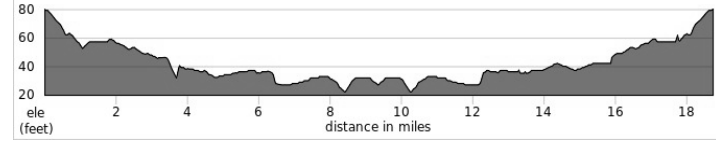

Report mishaps to crash@bikeirvine.org rev 12/26/21

COMMENTS: rides@bikeirvine.org

SAT28 S <https://ridewithgps.com/routes/29275767>

DEERFIELD #28 - SHORT

19.1 Miles

@Mile CF 0 (6.5'/m) +/-125 ft Dist

R	0.1	IRVINE CENTER	0.9
←*L	1.0	HARVARD	2.4
R	3.4	MAIN	2.6
←*L	6.0	SUNFLOWER	3.3
←L	9.3	HYLAND onto SW corner.	0.1

Moulin / Greenleaf Gourmet

Hyland & Sunflower, Costa Mesa

R	9.4	SUNFLOWER (east)	3.3
R	12.7	MAIN	0.4
←*L	13.1	RED HILL	1.3
R	14.4	ALTON	1.7
←*L	16.1	HARVARD	1.5
R	17.6	PASEO WESTPARK	0.2
←L	17.8	HEARTHSTONE	0.3
R	18.1	DEERFIELD	0.4
R	18.5	DEER SPRING	0.1
R	18.6	DEERWOOD W	0.4
←L	19.0	DEERWOOD to start	

Report mishaps to crash@bikeirvine.org rev 12/26/21

COMMENTS: rides@bikeirvine.org

SAT28 S <https://ridewithgps.com/routes/29275767>

DEERFIELD #28 - MEDIUM

26.4 Miles

	@Mile	CF 1 (11.8'/m) +/-312 ft	Dist
← L	0.1	IRVINE CENTER	0.4
R	0.5	YALE	0.2
R	0.7	WEST YALE LOOP	0.8
R	1.5	WARNER	1.6
← L	3.1	TUSTIN RCH/VON KARMAN	3.4
R	6.5	BIRCH / MESA	2.3
← L	8.8	ORANGE	1.3
R	10.1	22nd St. / VICTORIA	1.6
R	11.7	PLACENTIA / MESA VERDE	2.5
← L	14.2	BAKER	0.2
← L	14.4	LABRADOR	0.1
R	14.5	GIBRALTAR / CALIFORNIA	1.2
← L	15.7	footpath thru Moon Park	0.1
R	15.8	Santa Ana River Tr (path)	0.5
↗ BR	16.3	exit SART to MACARTHUR	0.0
R	16.3	MACARTHUR	0.2
R	16.5	HYLAND	0.5
BR	17.0	SW corner @SUNFLOWER	0.1