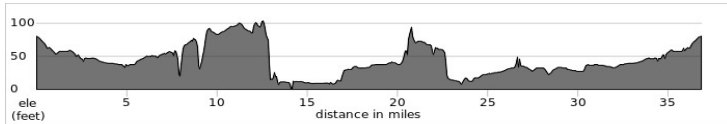

DEERFIELD #28 - LONG

37.2 Miles

	@Mile	CF 1 (12.7'/m) +/-472 ft	Dist
R	0.0	IRVINE CENTER	1.0
← *L	1.0	HARVARD	0.9
R	1.9	WARNER	0.8
← L	2.7	TUSTIN RCH/VON KARMAN	3.4
R	6.1	BIRCH / MESA	1.9
← L	8.0	IRVINE AVE	2.1
← *L	10.1	DOVER	1.3
R	11.4	PCH	8.7
R	20.1	SEAPOINT	0.9
R	21.0	GARFIELD	4.2
← *L	25.2	WARD	1.1
R	26.3	TALBERT / MACARTHUR	1.1
R	27.4	HYLAND	0.5
↗ BR	27.9	SW corner @SUNFLOWER	0.1

Moulin / Greenleaf Gourmet

Hyland & Sunflower, Costa Mesa

R	28.0	SUNFLOWER	3.3
R	31.3	MAIN	1.5
← *L	32.8	VON KARMAN/TUSTIN RCH	2.0
R	35.1	MOFFETT X HARVARD	1.0
to	36.1	PASEO WESTPARK	0.1
← L	36.2	HEARTHSTONE	0.2
R	36.4	IRVINE CENTER DR	0.7
← *L	37.1	DEERWOOD <i>to start</i>	

Report mishaps to crash@bikeirvine.org

rev 12/26/21

COMMENTS: rides@bikeirvine.org

SAT28 L

<https://ridewithgps.com/routes/30220731>

DEERFIELD #28 - LONG

37.2 Miles

	@Mile	CF 1 (12.7'/m) +/-472 ft	Dist
R	0.0	IRVINE CENTER	1.0
← *L	1.0	HARVARD	0.9
R	1.9	WARNER	0.8
← L	2.7	TUSTIN RCH/VON KARMAN	3.4
R	6.1	BIRCH / MESA	1.9
← L	8.0	IRVINE AVE	2.1
← *L	10.1	DOVER	1.3
R	11.4	PCH	8.7
R	20.1	SEAPOINT	0.9
R	21.0	GARFIELD	4.2
← *L	25.2	WARD	1.1
R	26.3	TALBERT / MACARTHUR	1.1
R	27.4	HYLAND	0.5
↗ BR	27.9	SW corner @SUNFLOWER	0.1

Moulin / Greenleaf Gourmet

Hyland & Sunflower, Costa Mesa

R	28.0	SUNFLOWER	3.3
R	31.3	MAIN	1.5
← *L	32.8	VON KARMAN/TUSTIN RCH	2.0
R	35.1	MOFFETT X HARVARD	1.0
to	36.1	PASEO WESTPARK	0.1
← L	36.2	HEARTHSTONE	0.2
R	36.4	IRVINE CENTER DR	0.7
← *L	37.1	DEERWOOD <i>to start</i>